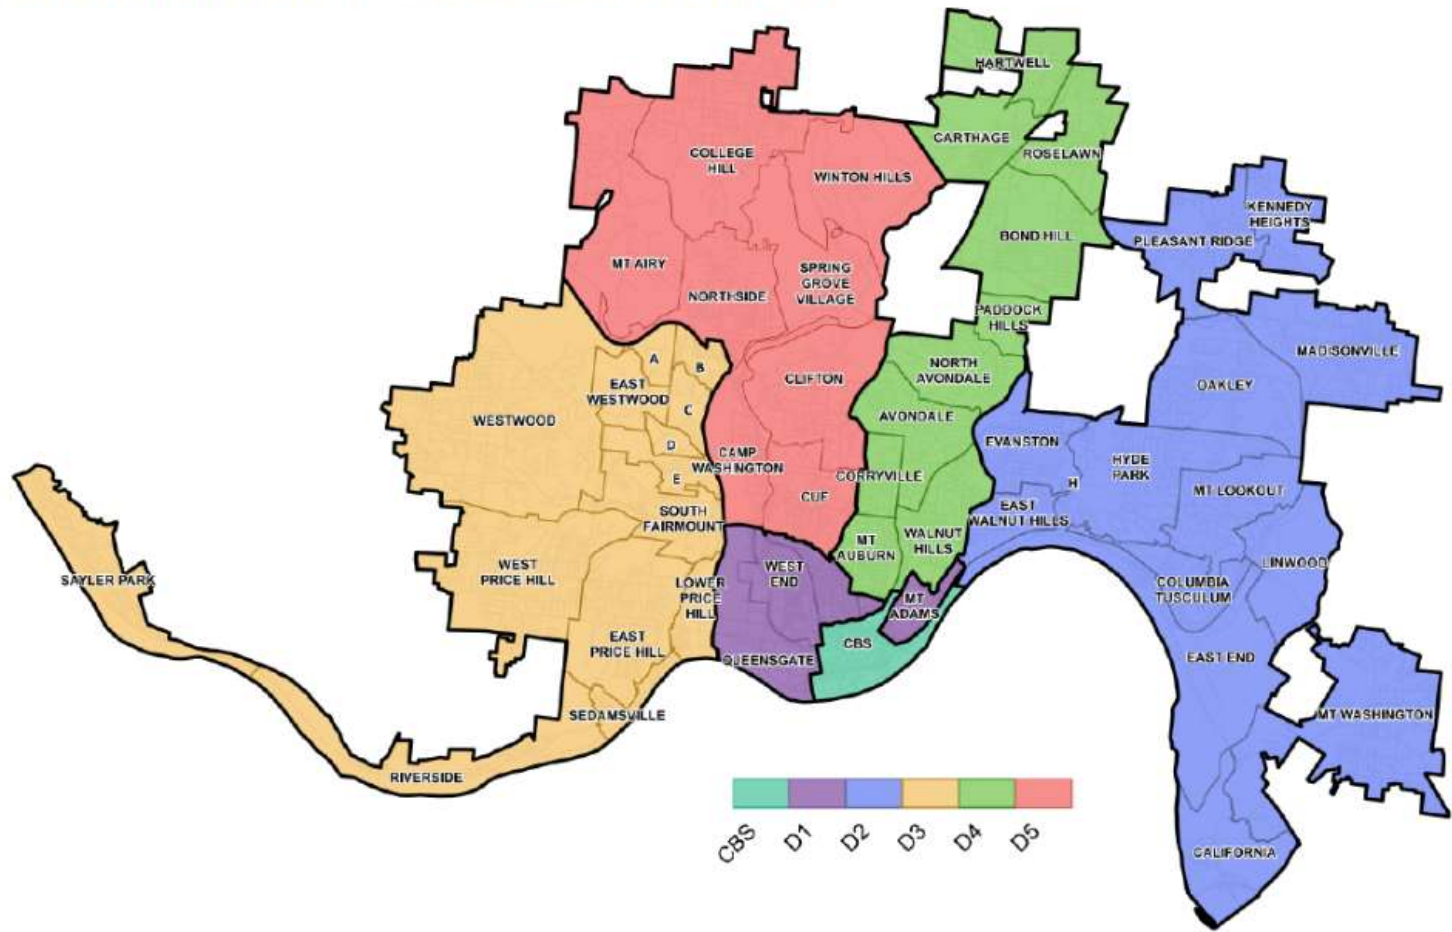

Cincinnati Police Districts

District 1 includes:

- + Mt. Adams
- + Over-the-Rhine
- + Pendleton
- + Queensgate
- + West End

Central Business Section includes:

- + Downtown
- + The Banks
- + Central Riverfront