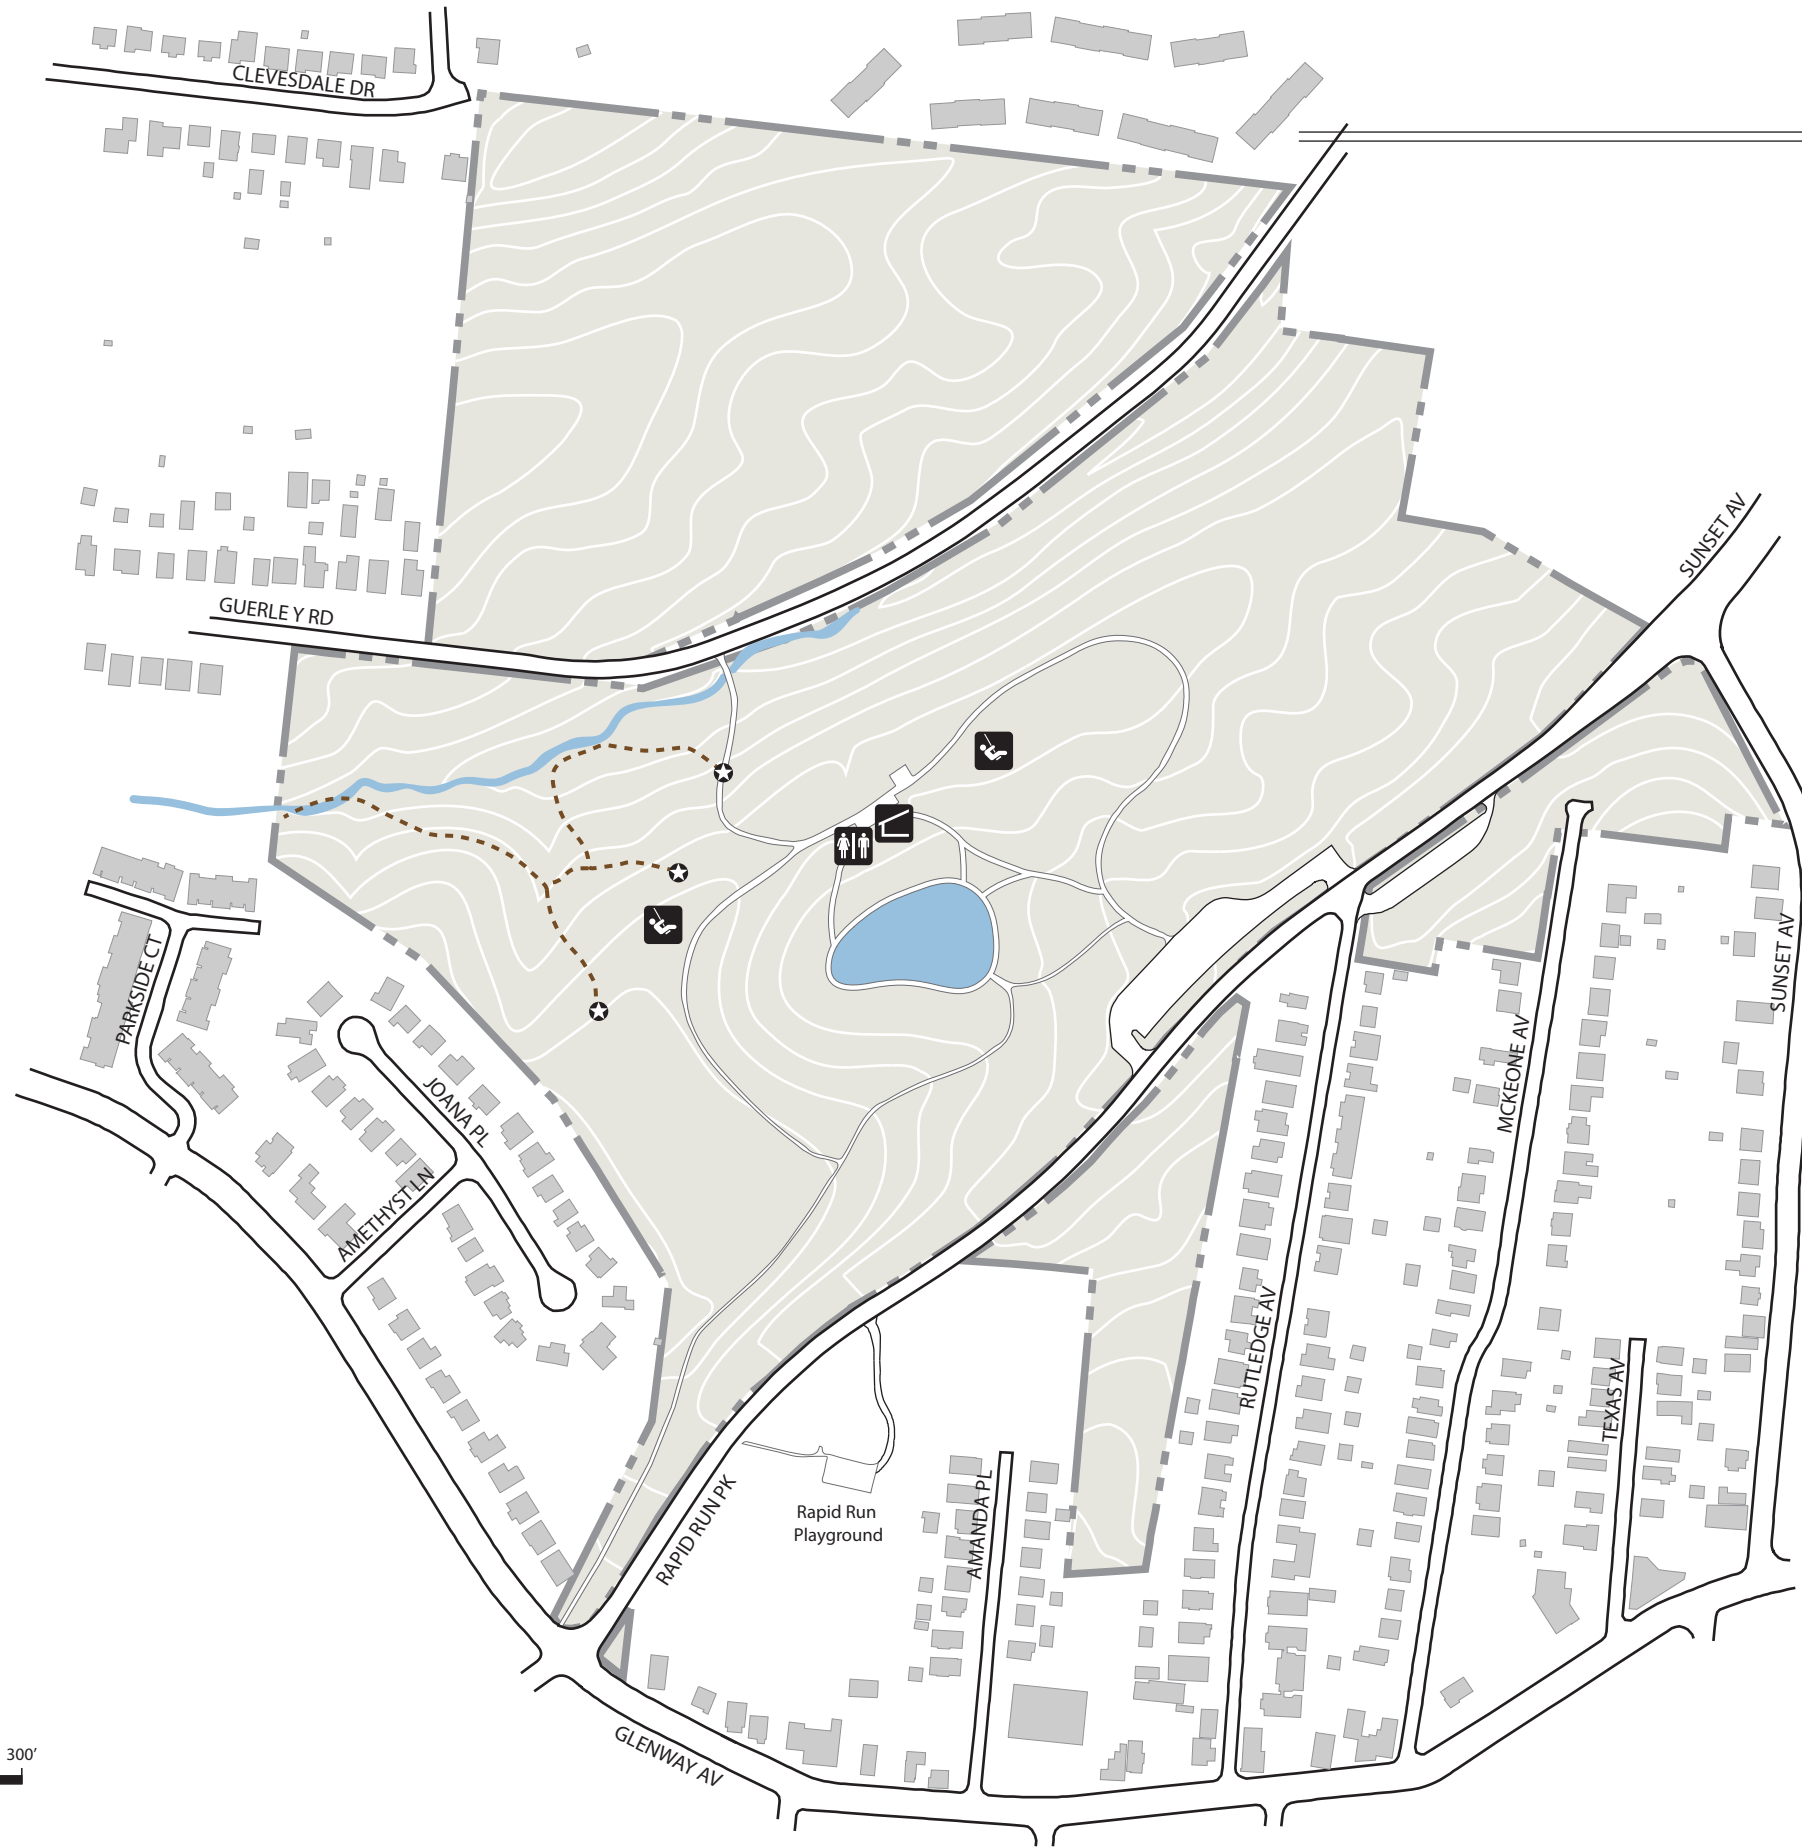

Rapid Run Park

4450 Rapid Run Rd
Cincinnati, OH 45205

LEGEND

- Park Property
- Shelter
- Restroom
- Playground
- Buildings
- Trailhead
- Bridge
- Steps
- Trail Marker
- Pond
- Stream

NATURE TRAILS

- Hiking Trail
0.25 miles