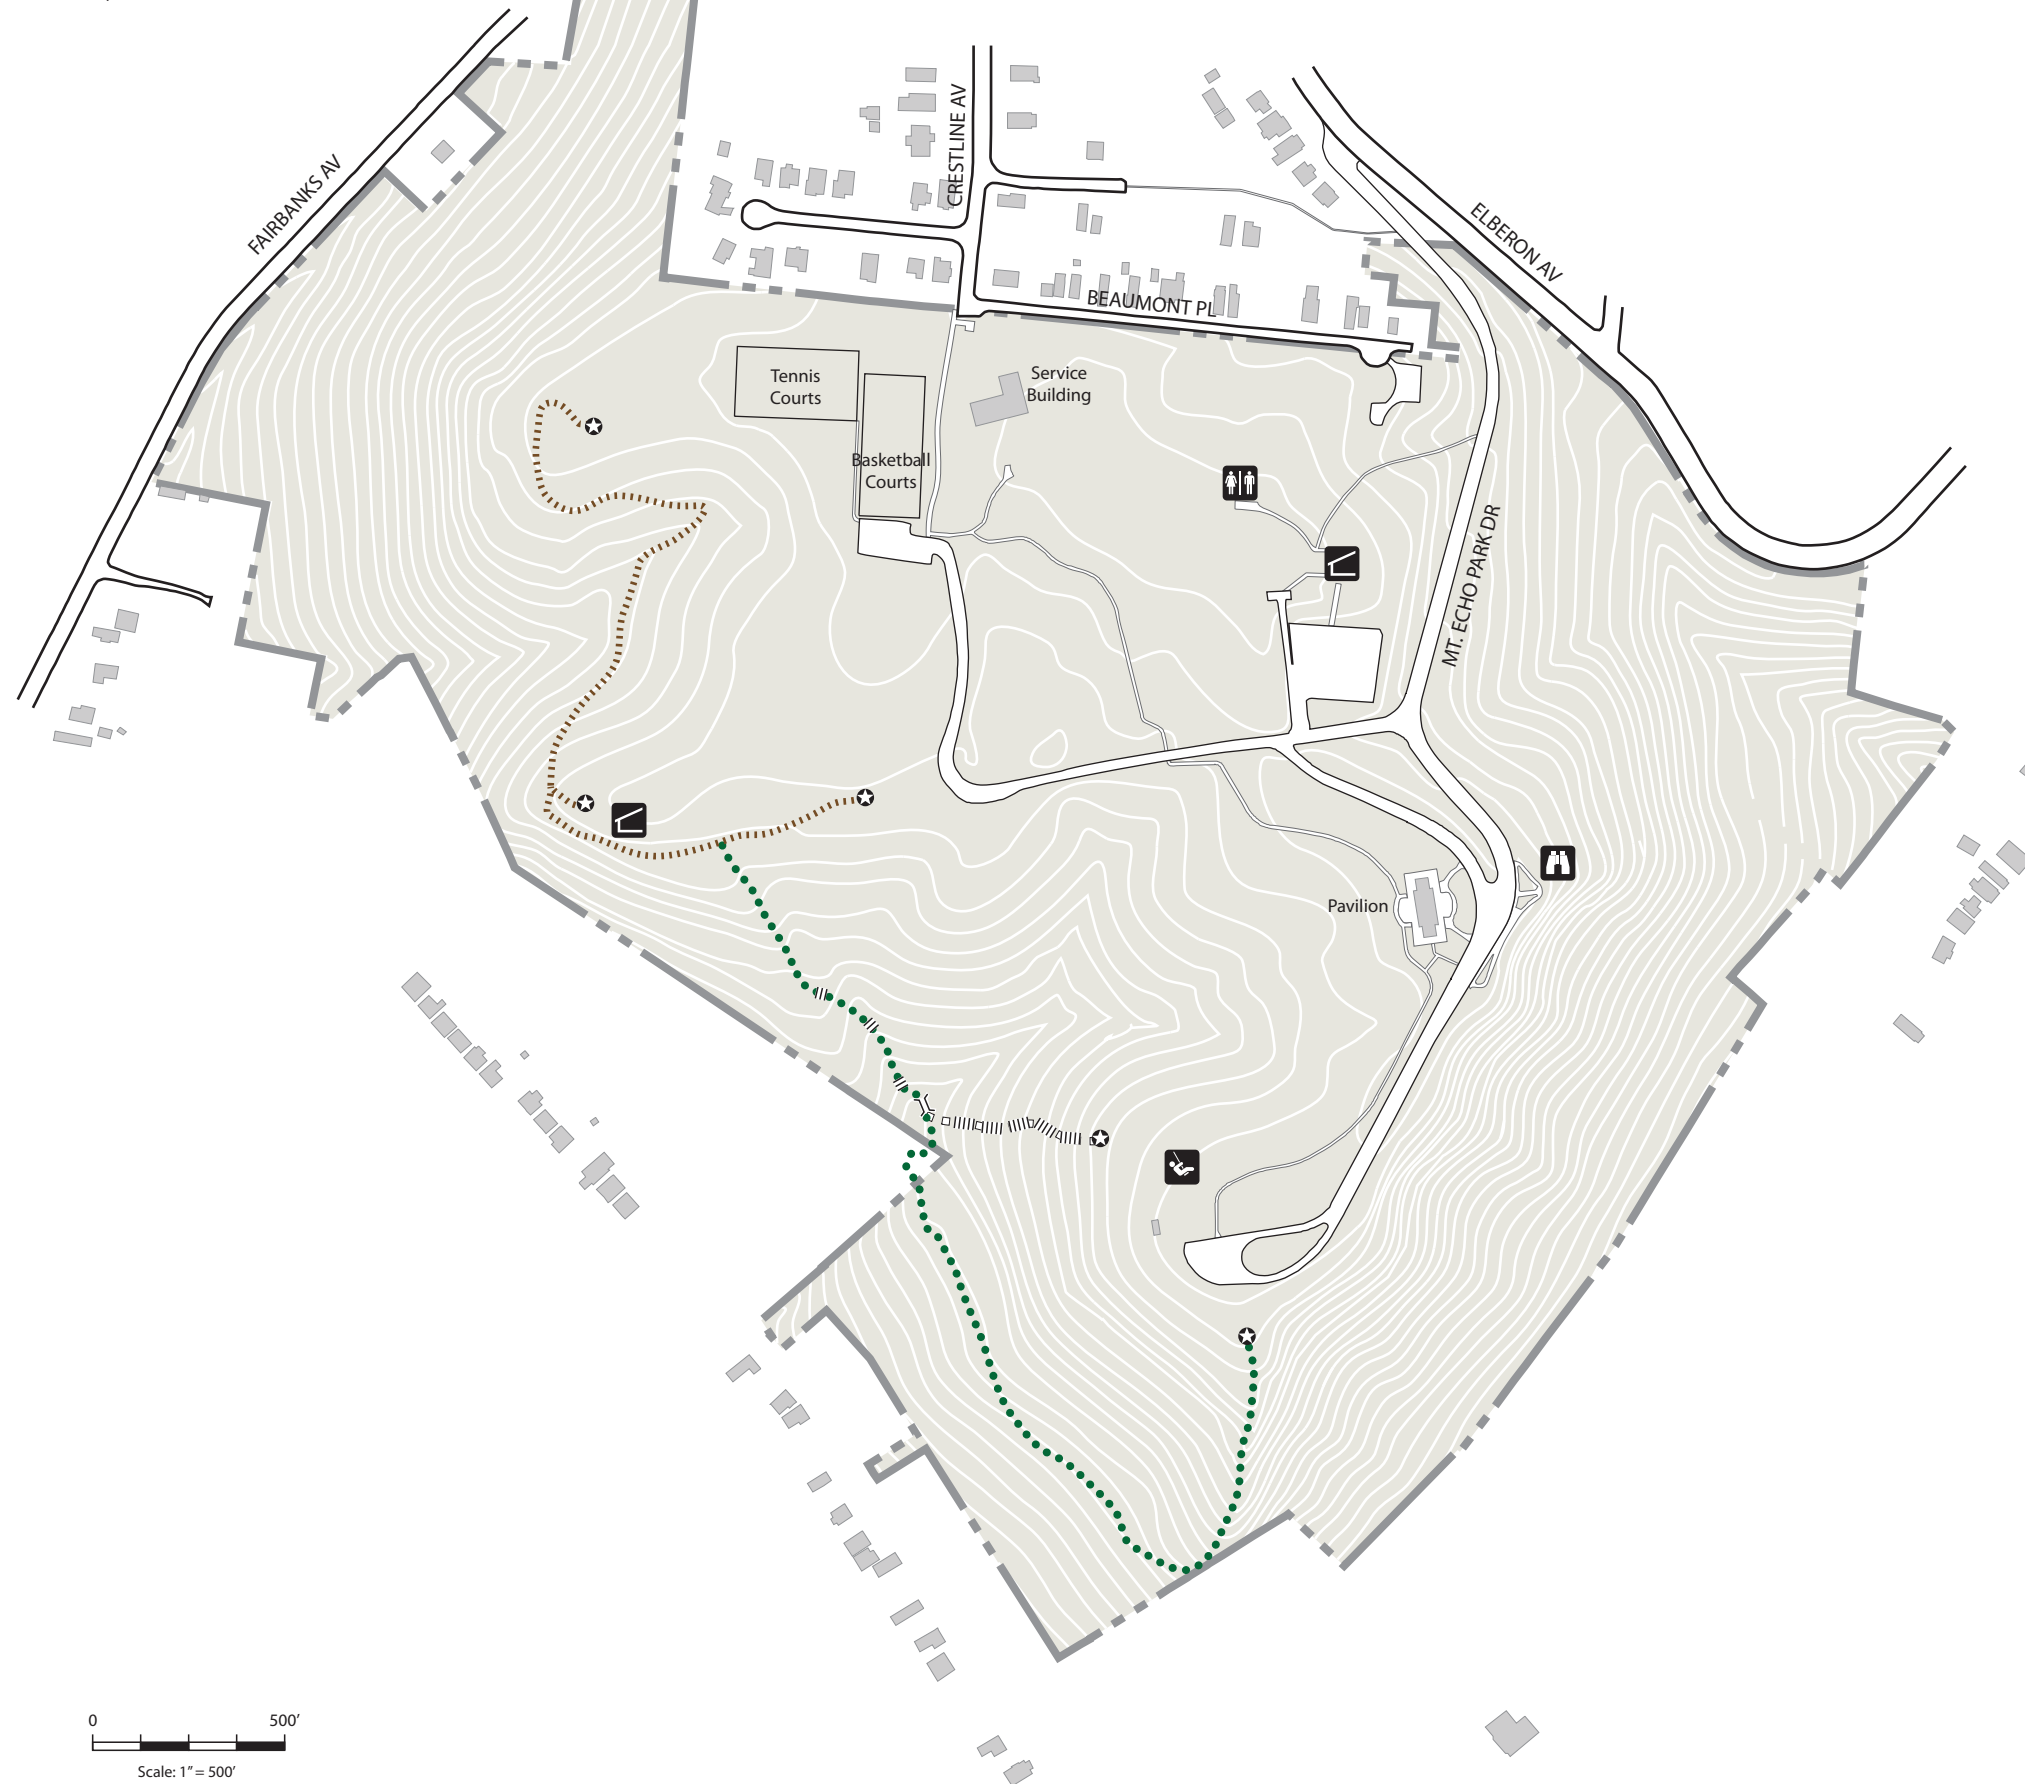

# Mt. Echo Park

251 Mt. Echo Park Drive  
Cincinnati, OH 45205

## LEGEND

- Park Property
- Shelter
- Restroom
- Playground
- Buildings
- Special Feature
- Trailhead
- Bridge
- Steps
- Trail Marker

## NATURE TRAILS

- Hiking Trail  
0.40 miles
- Hiking Trail (M)  
0.06 miles
- Hiking Trail  
0.35 miles