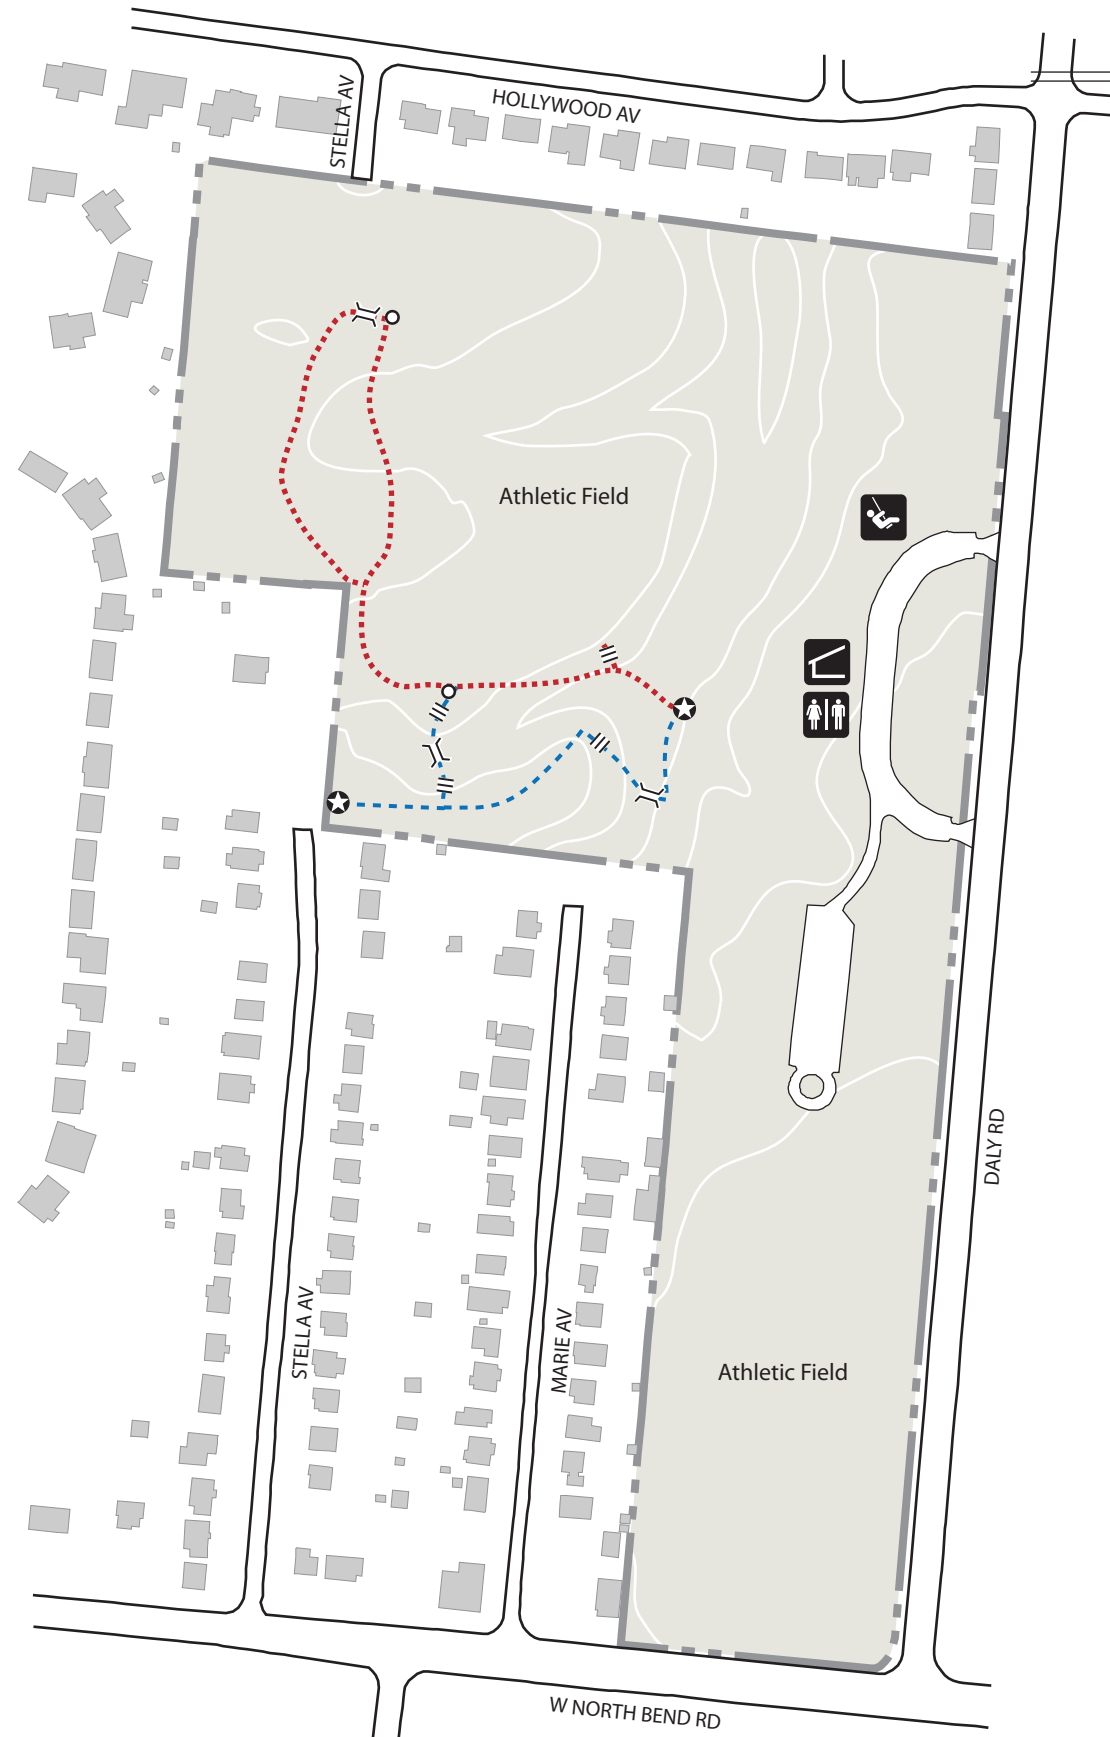

McEvoy Park

6315 Daly Road
Cincinnati, OH 45224

LEGEND

- Park Property
- Shelter
- Restroom
- Playground
- Buildings
- Trailhead
- Bridge
- Steps
- Trail Marker

NATURE TRAILS

- Wetland Trail (A)
0.15 miles
- Woodland Trail (B)
0.29 miles