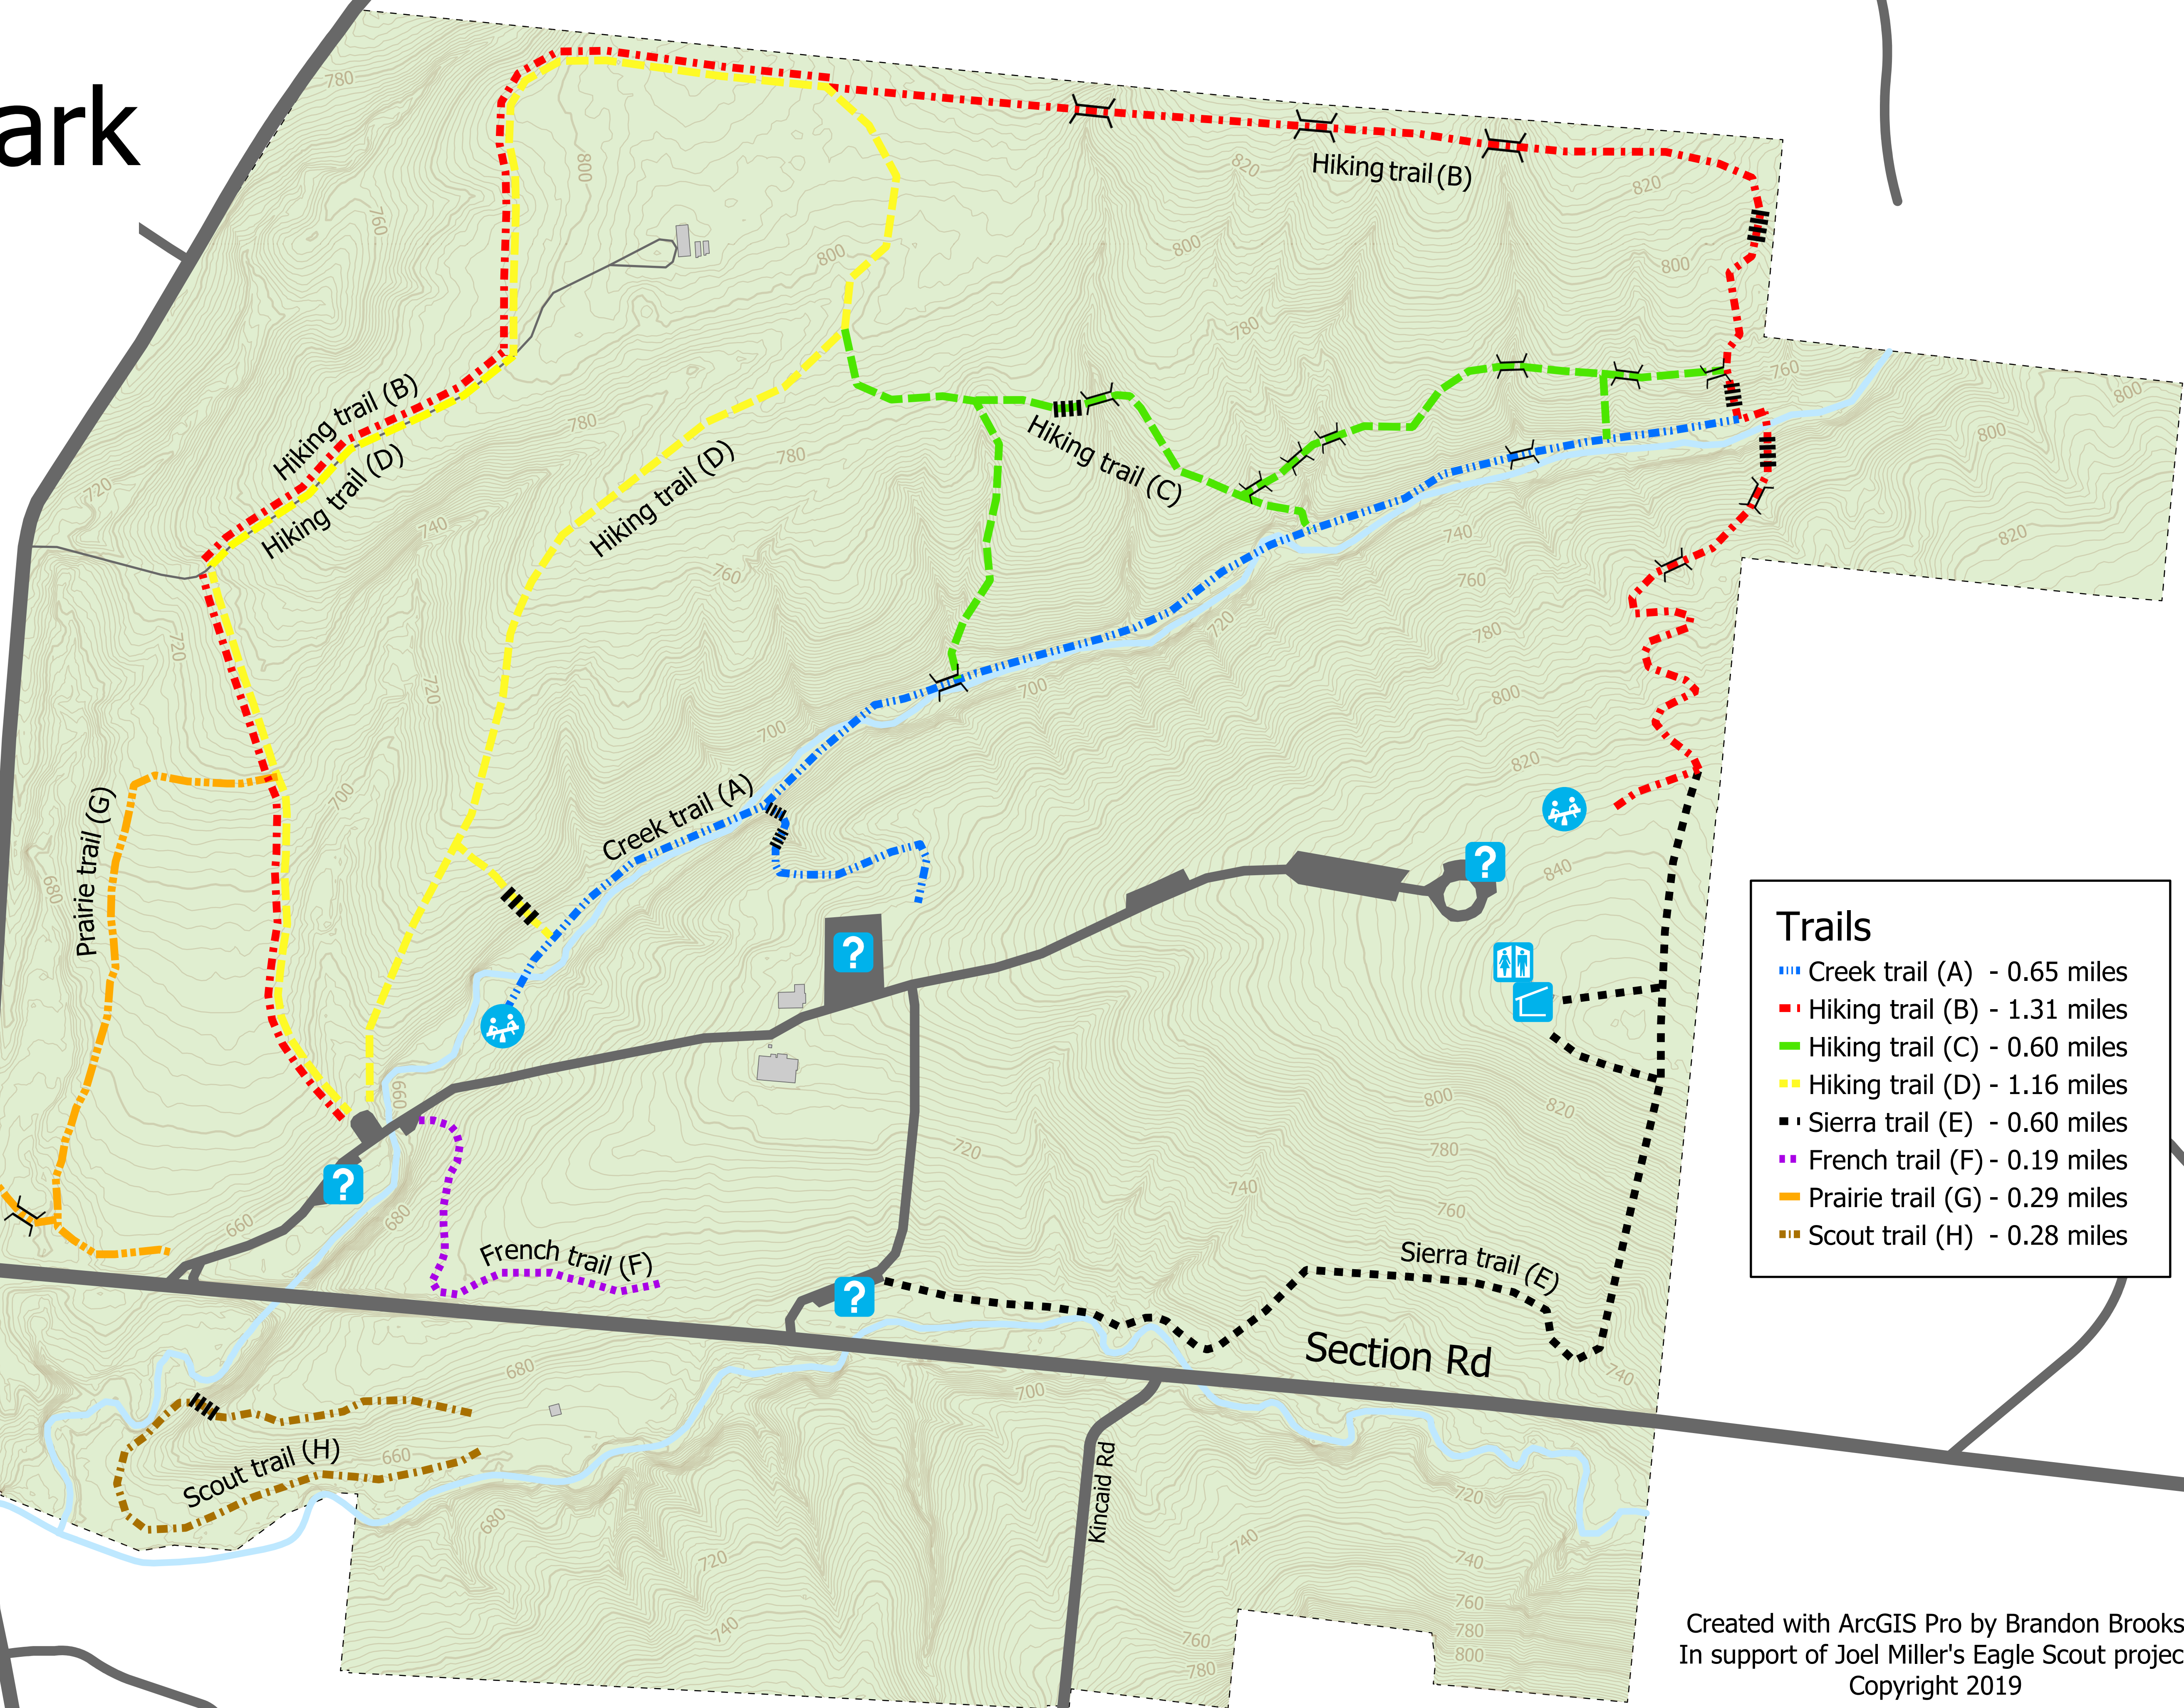

French Park

Trail map

Park Features

- Bridge
- Information
- Playground
- Restroom
- Shelter
- Steps

Scale: 1:2,000

0 100 200 400 600 Feet

Trails

- Creek trail (A) - 0.65 miles
- Hiking trail (B) - 1.31 miles
- Hiking trail (C) - 0.60 miles
- Hiking trail (D) - 1.16 miles
- Sierra trail (E) - 0.60 miles
- French trail (F) - 0.19 miles
- Prairie trail (G) - 0.29 miles
- Scout trail (H) - 0.28 miles