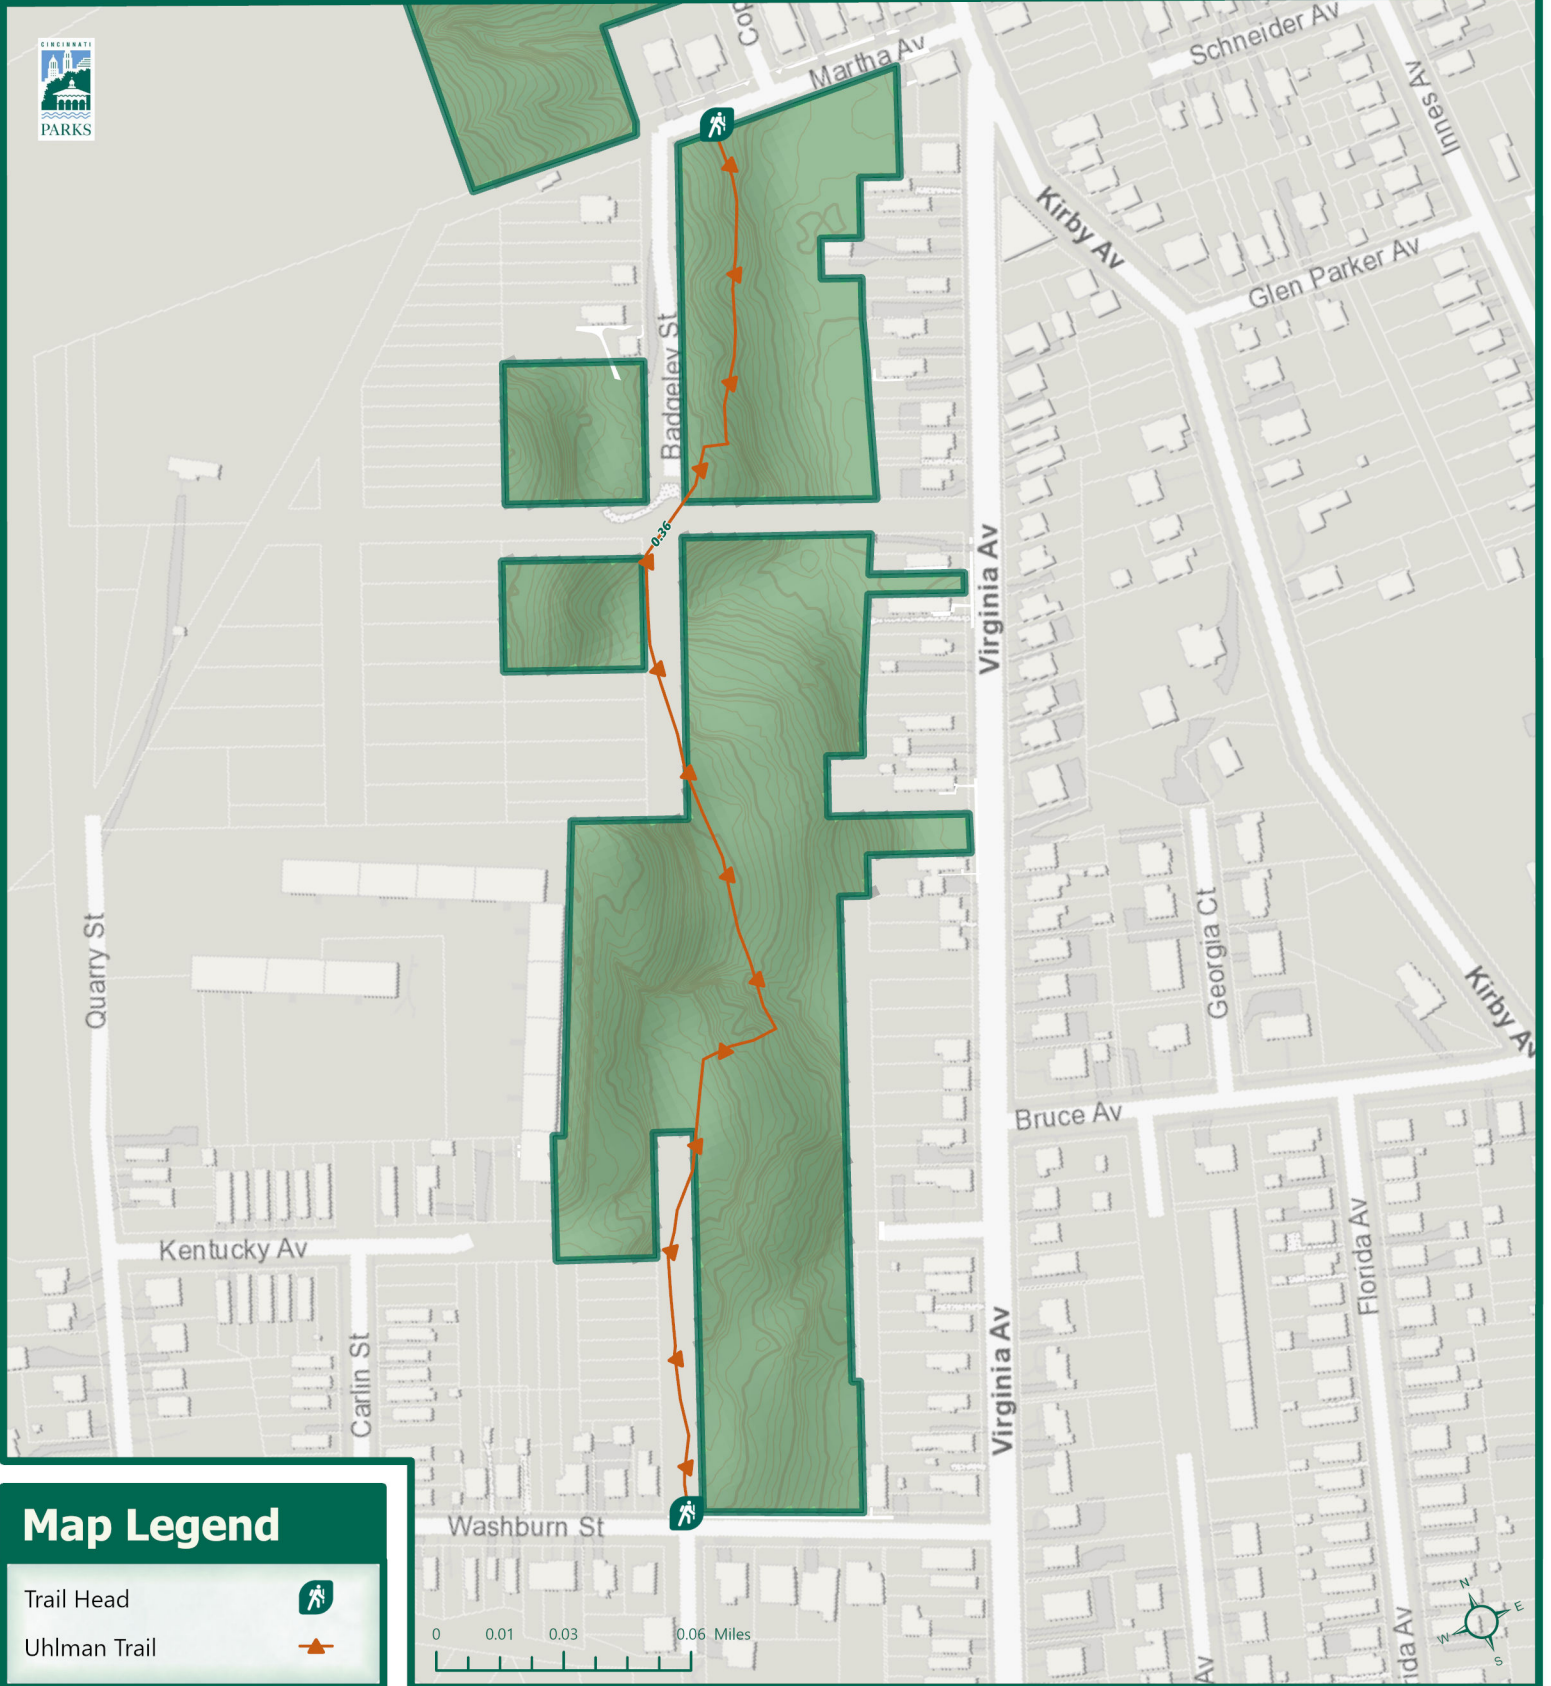

Badgley Run

Map Legend

Trail Head

Uhlman Trail

Badgley Run Trail Profile