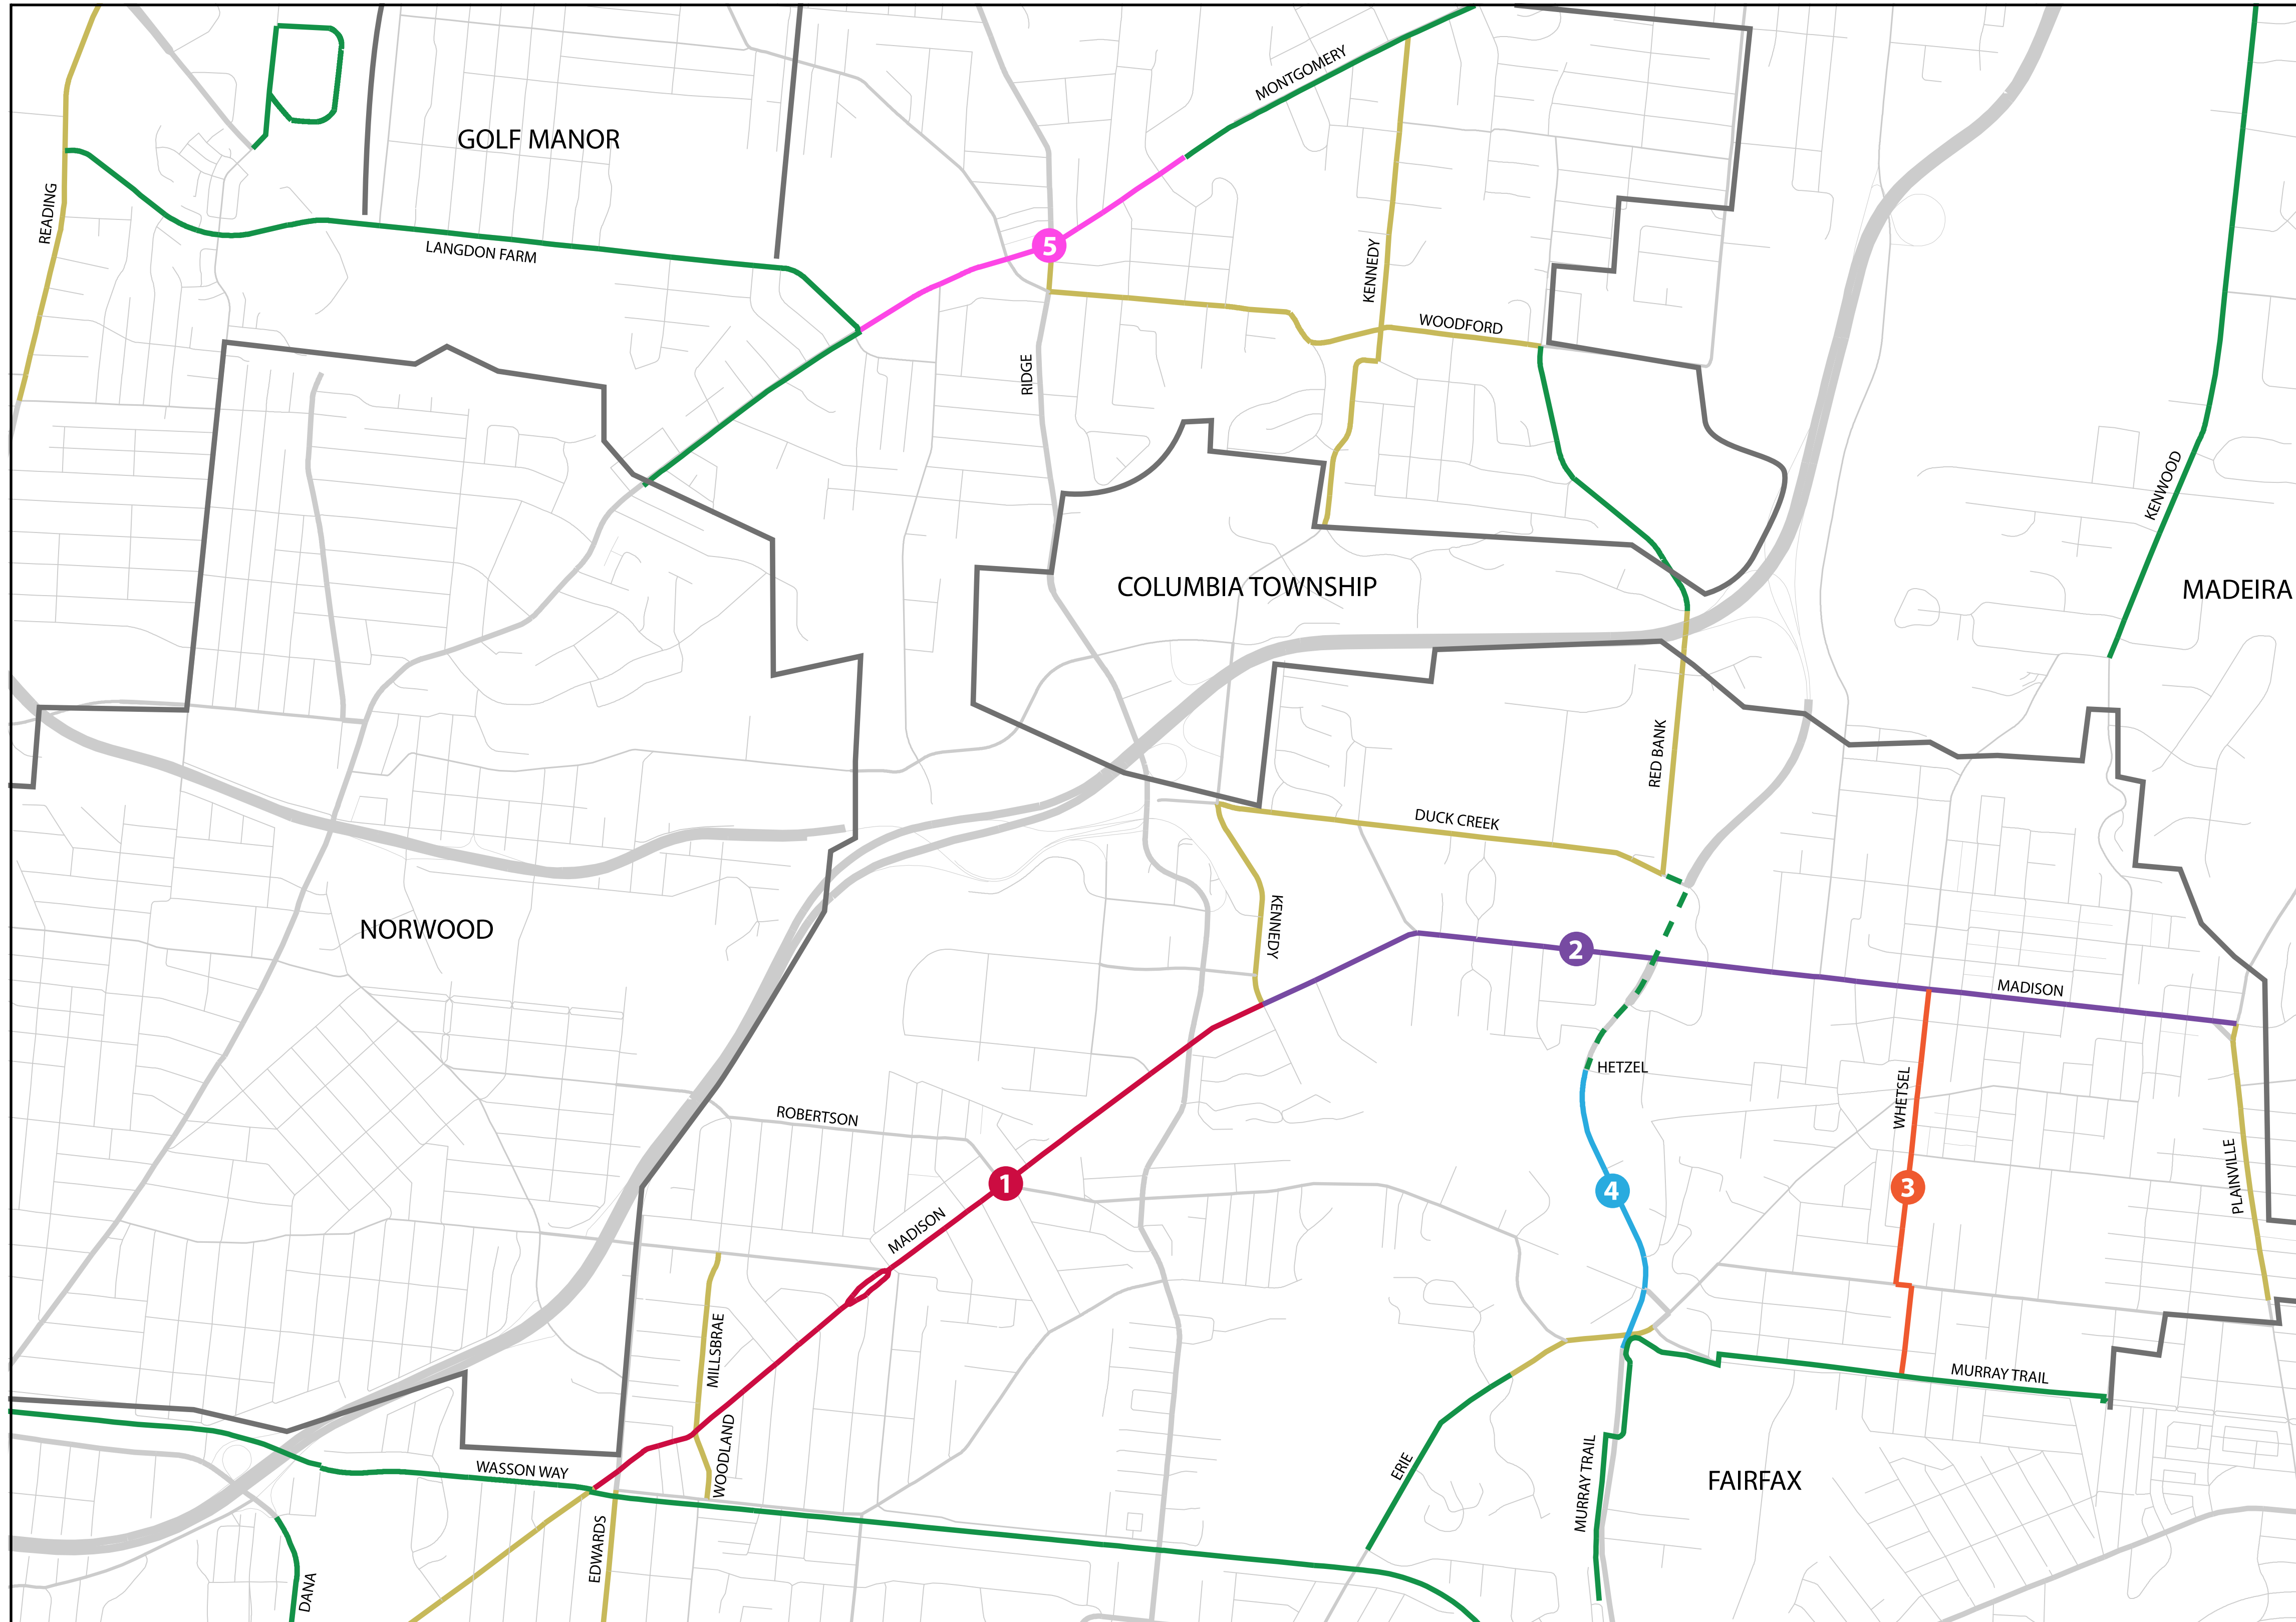

2022 Northeast Bike Survey Map

LEGEND

- Existing Bike Facility
- - - Currently Planned/ In Progress Bike Facility Builds
- Additional Bike Facilities
- City Boundary

PRIORITY FACILITIES

- 1 Madison: Wasson Way to Kennedy
- 2 Madison: Kennedy to Plainville
- 3 Whetsel: Madison to Murray Trail
- 4 Red Bank: Hetzel to Murray trail
- 5 Montgomery: Ridgeland to Coleridge