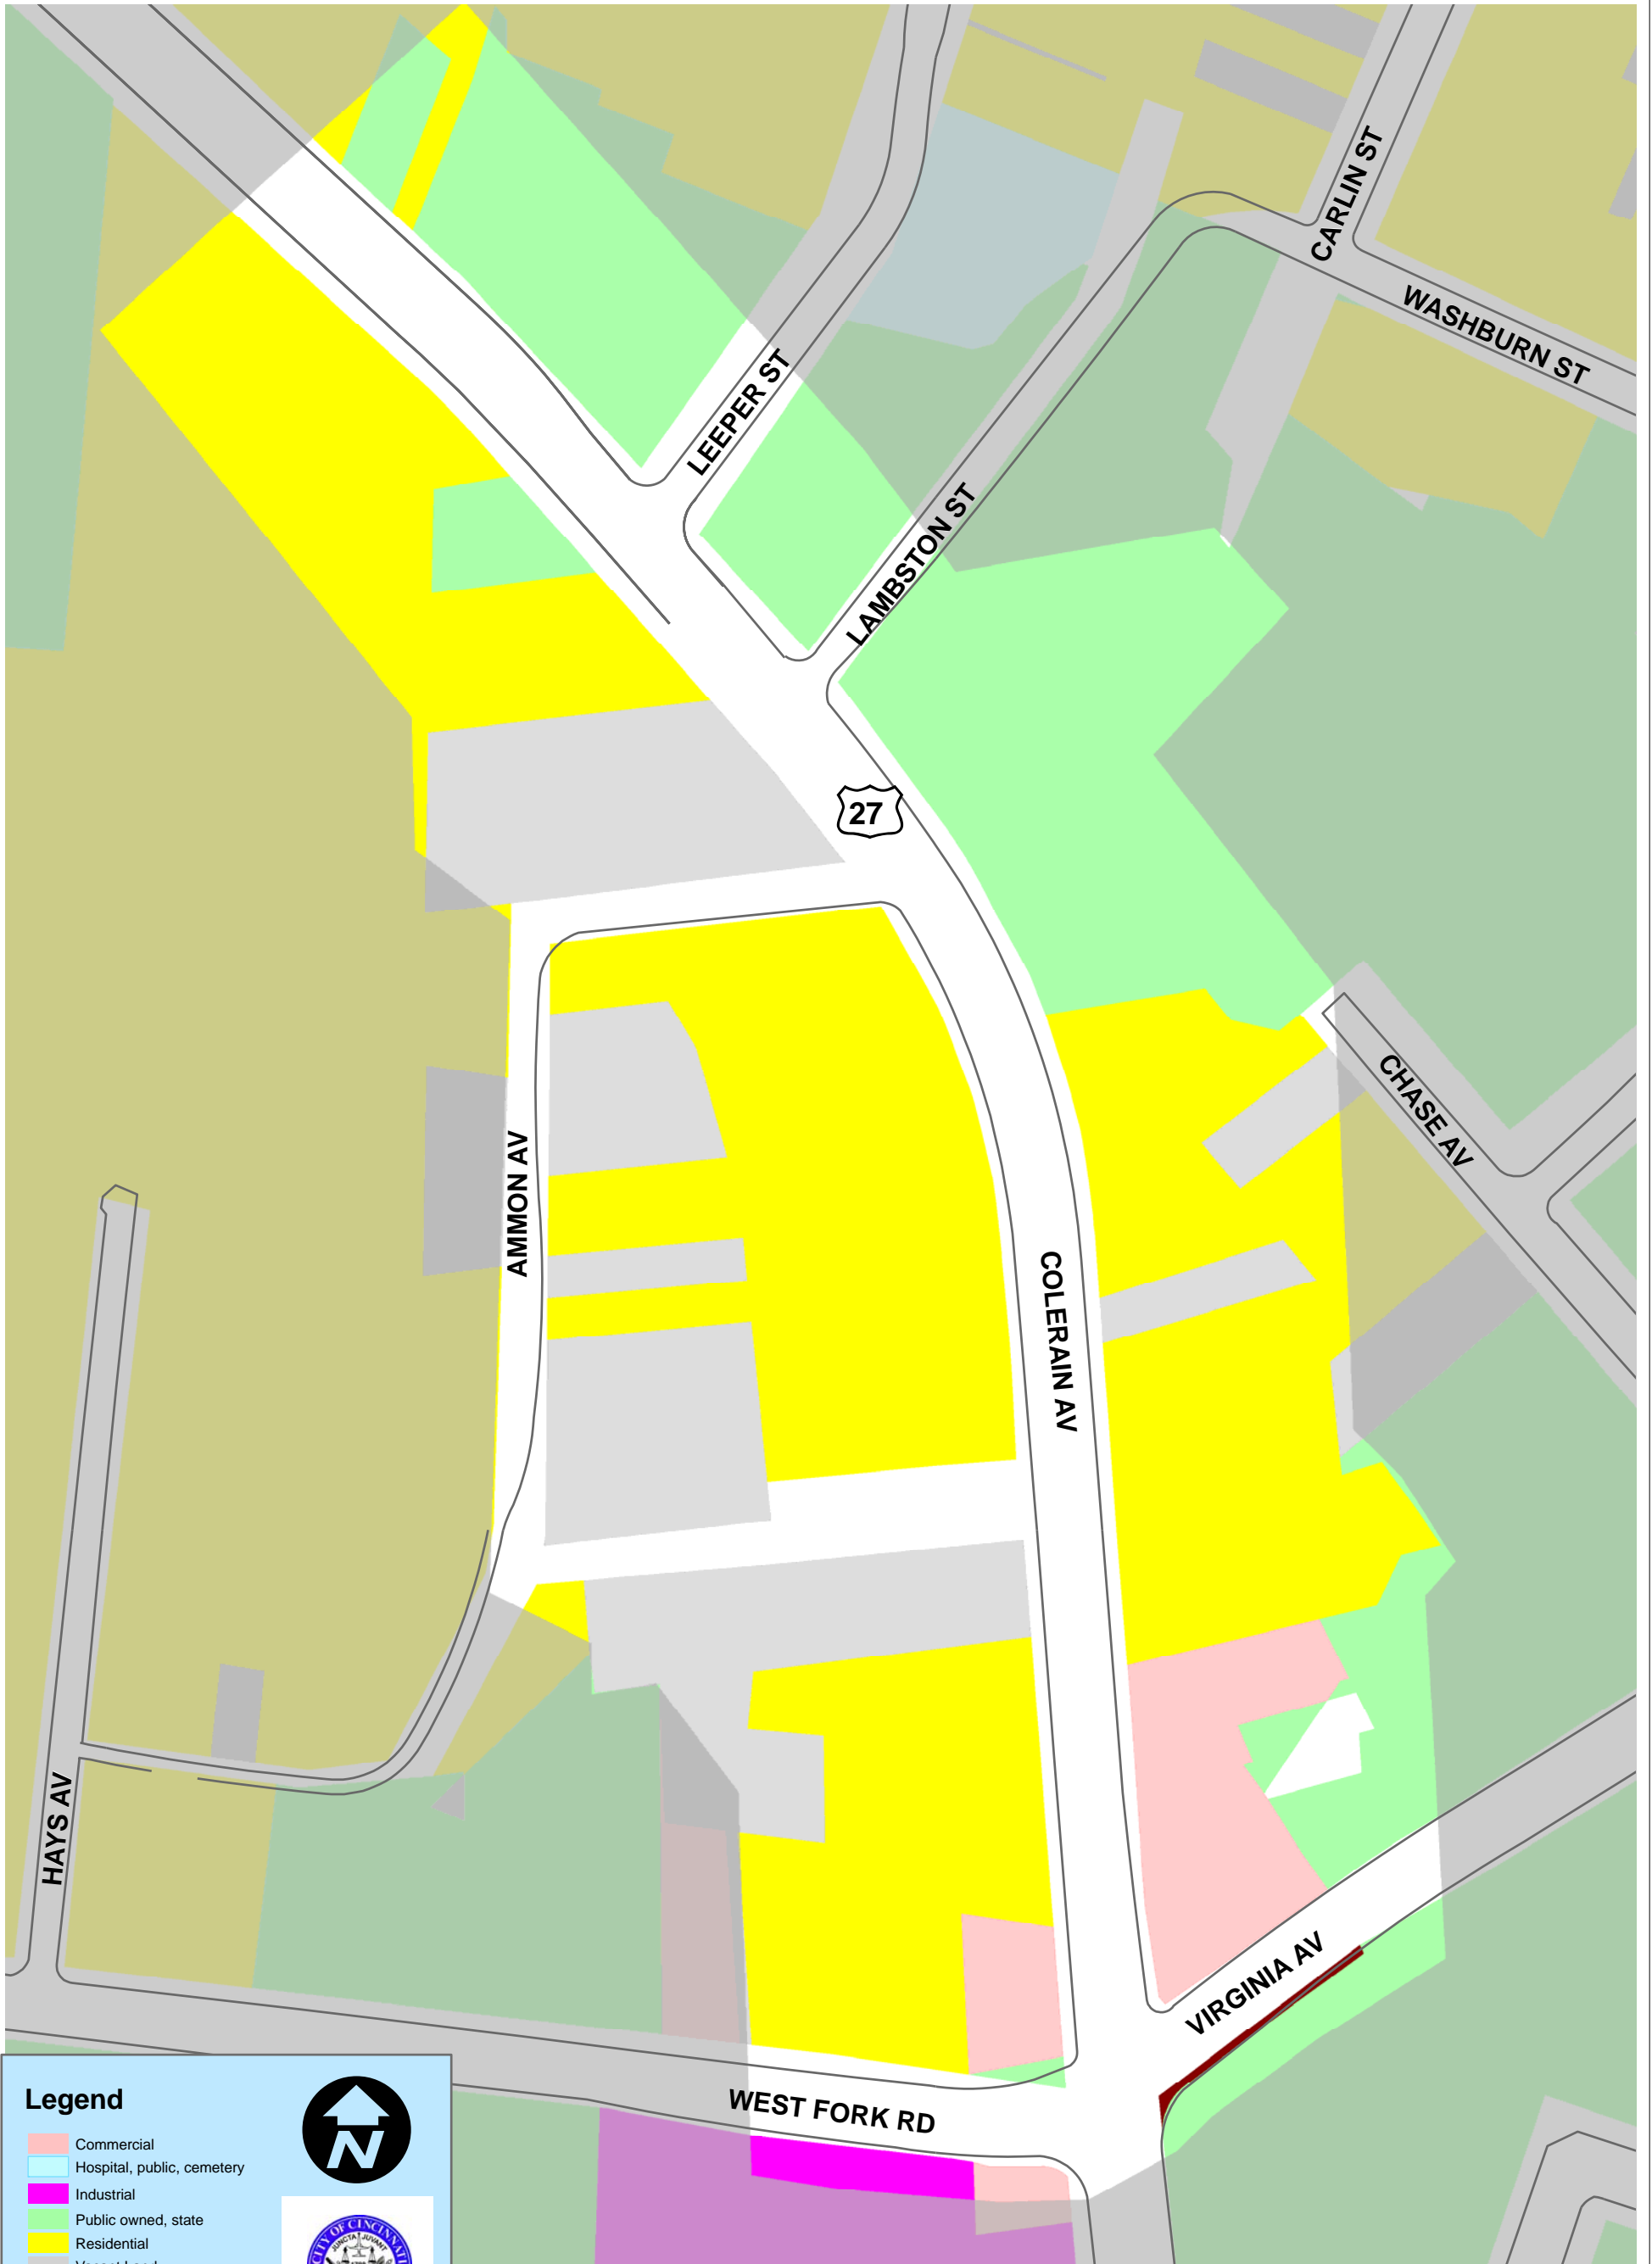

EXISTING LAND USE

Legend

- Commercial
- Hospital, public, cemetery
- Industrial
- Public owned, state
- Residential
- Vacant Land

Land Use Source:
CAGIS 2002

0 25 50 100
Feet